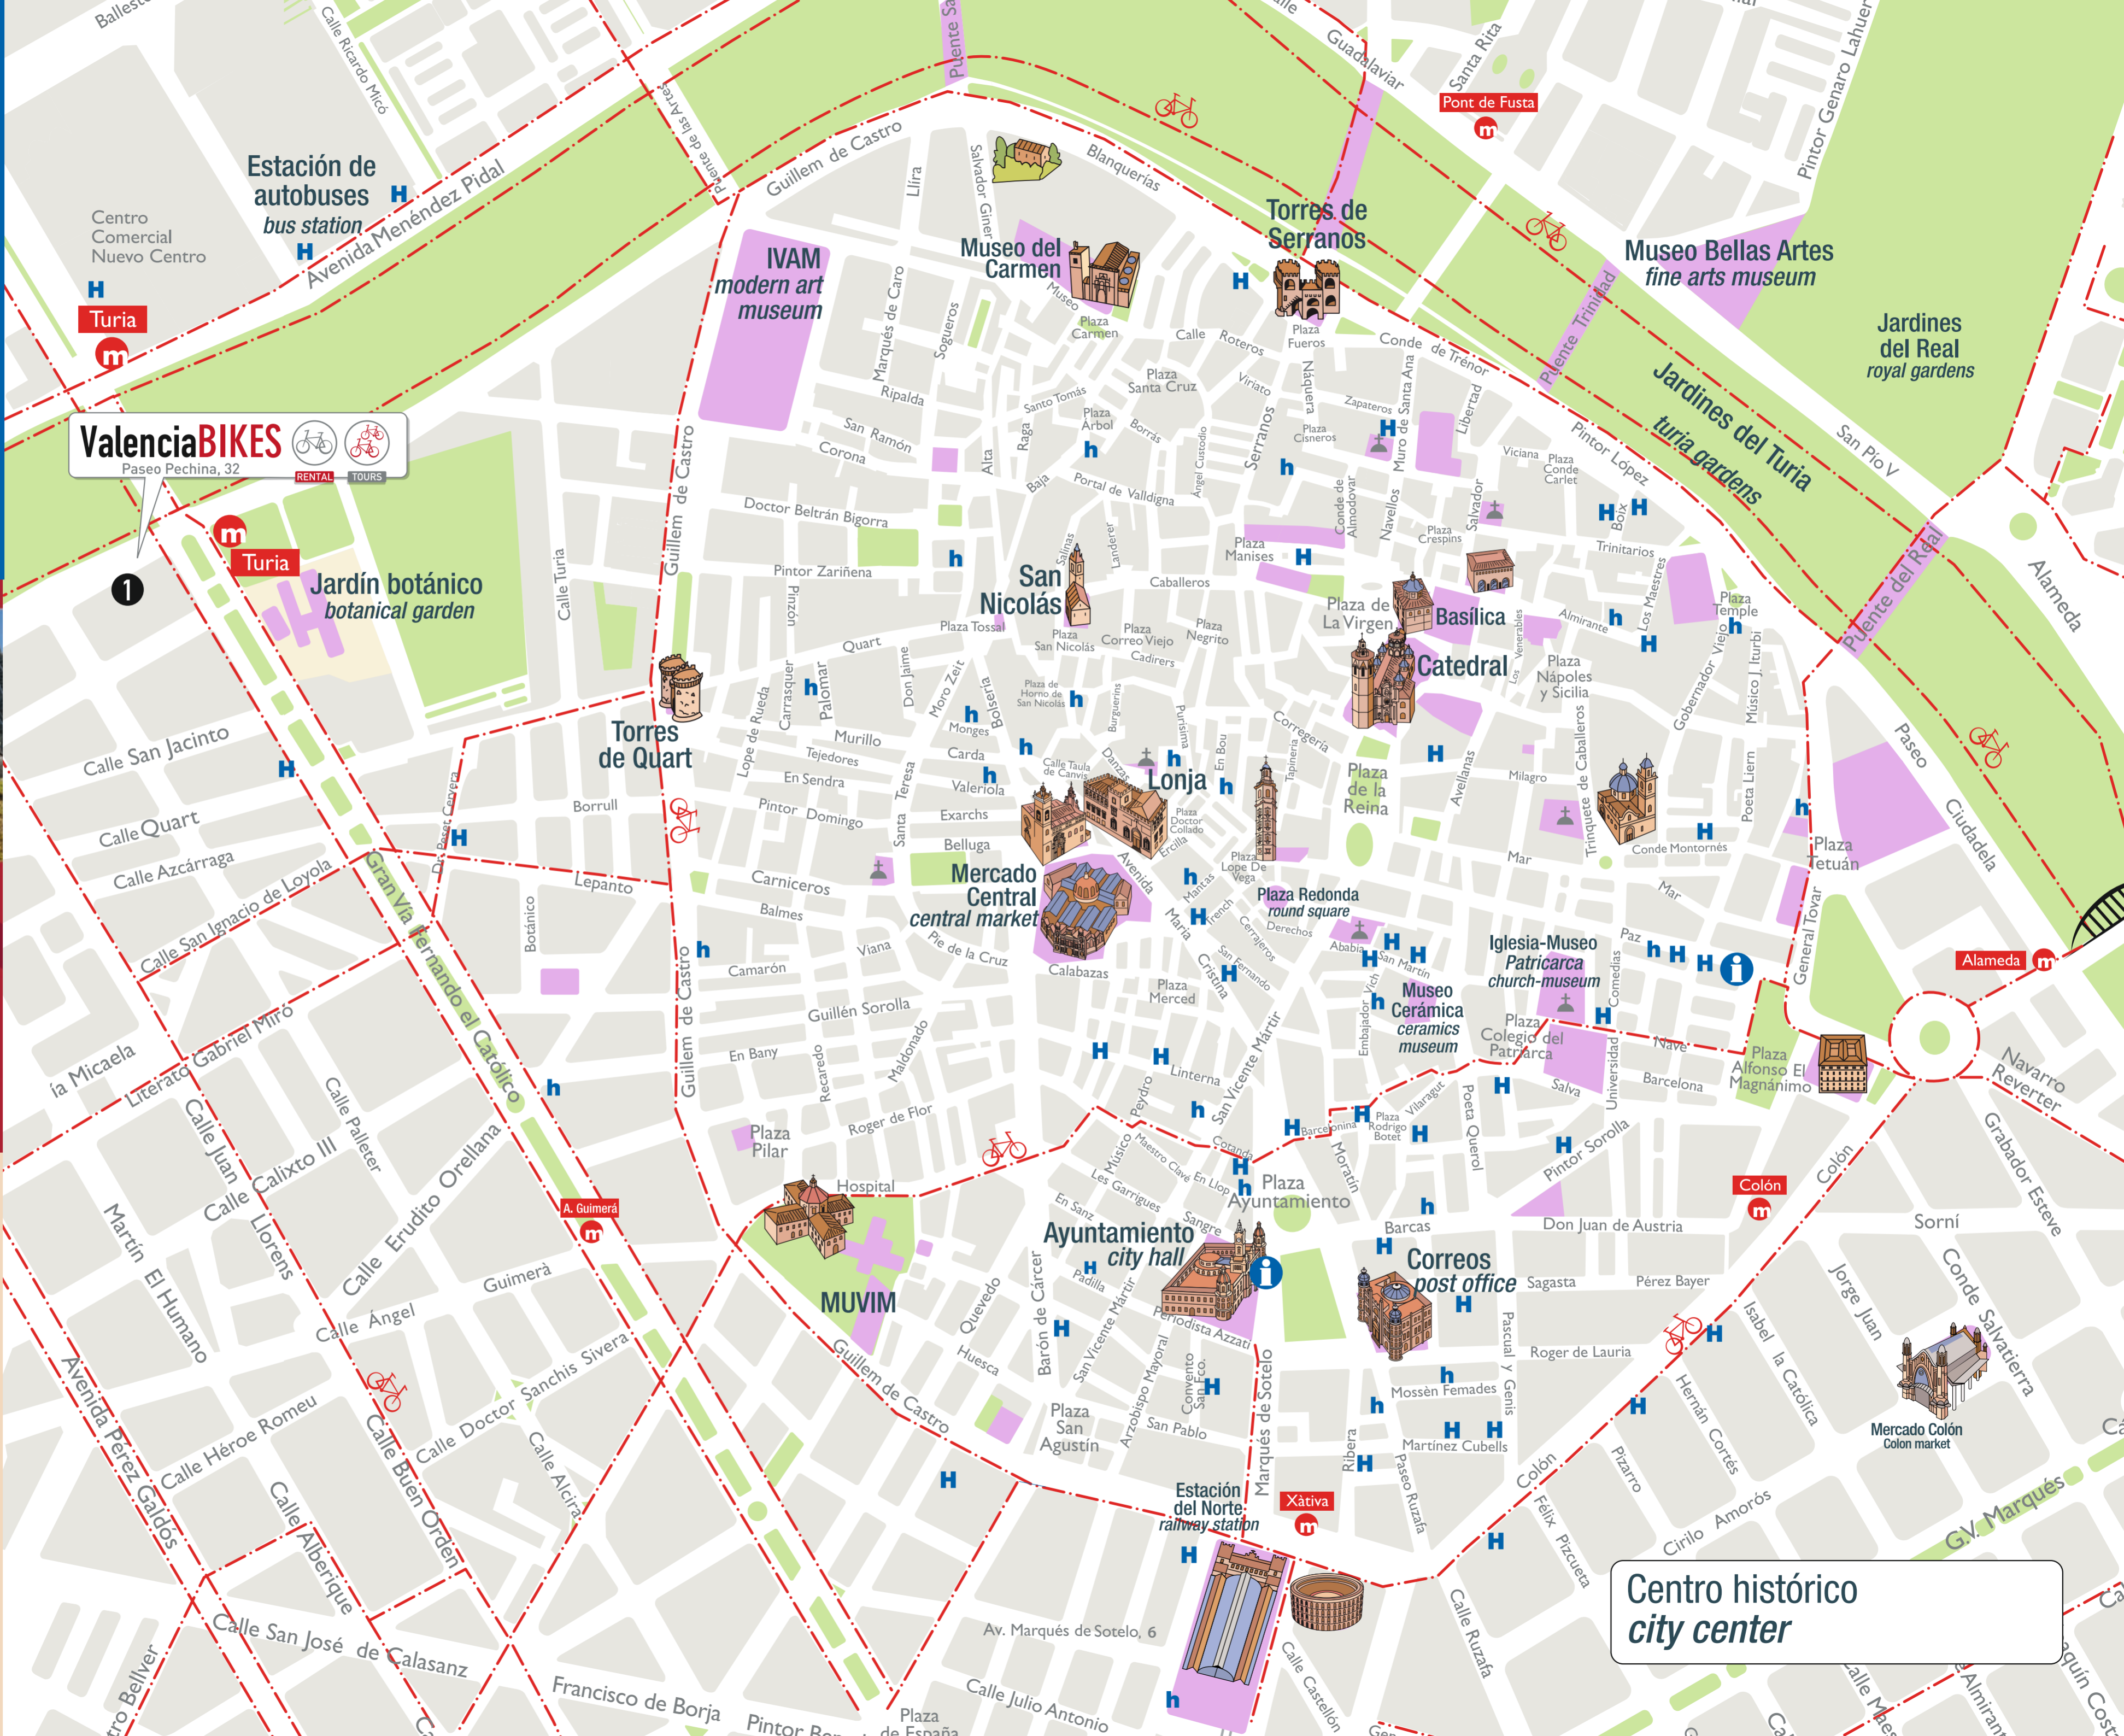

ValenciaBIKES
Paseo Pechina, 32
RENTAL TOURS

Centro histórico
city center